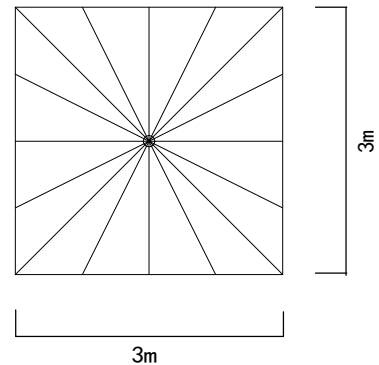

PAGODA TENT 3x3

Specifications:

Span width:
3.00m

Eave height:
2.30m

Peak height:
3.98m

Roof pitch:
20°

Longest component:
3.10m

Minimum length:
3.00m

Maximum length:
Unlimited in 3.00m increments

Snow loading:
N/A

Max allowed wind speed:
81km/h

Main profile size:
81x48x3mm

Eave connection type:
Galvanised steel insert

Aluminium type:
Hard Pressed Extruded Structural Aluminium