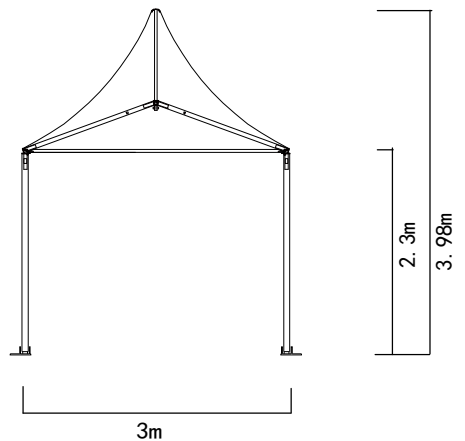

PAGODA TENT 3x3

Specifications:

Span width:
3.00m

Eave height:
2.30m

Peak height:
3.98m

Roof pitch:
20°

Longest component:
3.10m

Minimum length:
3.00m

Maximum length:
Unlimited in 3.00m increments

Snow loading:
N/A

Max allowed wind speed:
81km/h

Main profile size:
81x48x3mm

Eave connection type:
Galvanised steel insert

Aluminium type:
Hard Pressed Extruded Structural Aluminium