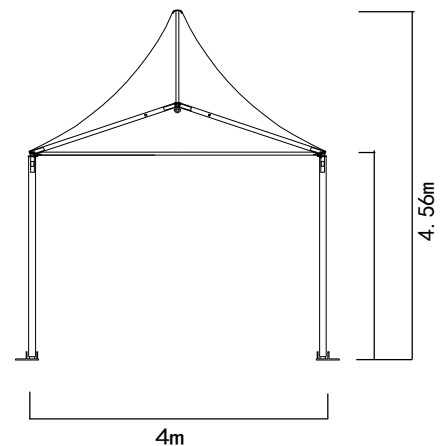

PAGODA TENT 4x4

Specifications:

Span width:
4.00m

Eave height:
2.30m

Peak height:
4.56m

Roof pitch:
20°

Longest component:
4.10m

Minimum length:
4.00m

Maximum length:
Unlimited in 4.00m increments

Snow loading:
N/A

Max allowed wind speed:
81km/h

Main profile size:
81x48x3mm

Eave connection type:
Galvanised steel insert

Aluminium type:
Hard Pressed Extruded Structural Aluminium