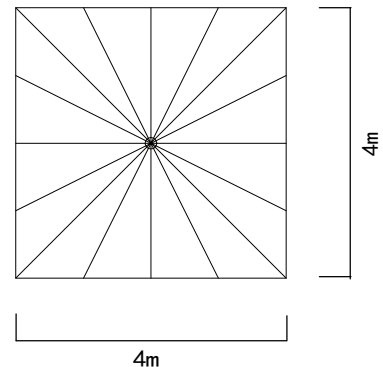

PAGODA TENT 4x4

Specifications:

Span width:
4.00m

Eave height:
2.30m

Peak height:
4.56m

Roof pitch:
20°

Longest component:
4.10m

Minimum length:
4.00m

Maximum length:
Unlimited in 4.00m increments

Snow loading:
N/A

Max allowed wind speed:
81km/h

Main profile size:
81x48x3mm

Eave connection type:
Galvanised steel insert

Aluminium type:
Hard Pressed Extruded Structural Aluminium