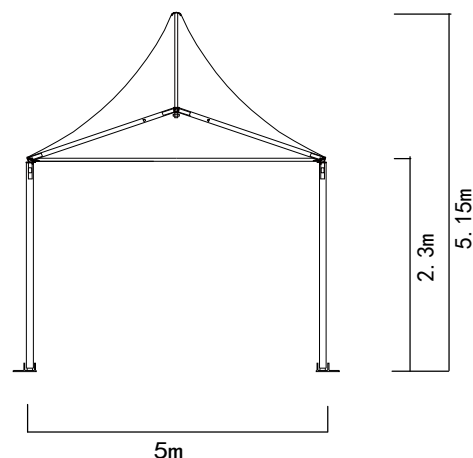

PAGODA TENT 5x5

Specifications:

Span width:
5.00m

Eave height:
2.30m

Peak height:
5.15m

Roof pitch:
20°

Longest component:
5.10m

Minimum length:
5.00m

Maximum length:
Unlimited in 5.00m increments

Snow loading:
N/A

Max allowed wind speed:
81km/h

Main profile size:
81x48x3mm

Eave connection type:
Galvanised steel insert

Aluminium type:
Hard Pressed Extruded Structural Aluminium