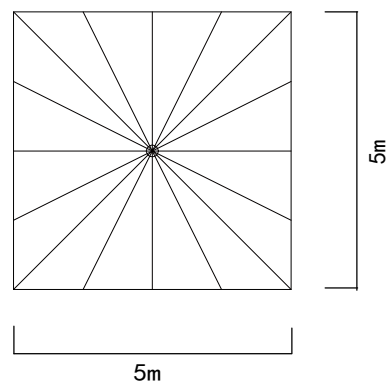

PAGODA TENT 5x5

Specifications:

Span width:
5.00m

Eave height:
2.30m

Peak height:
5.15m

Roof pitch:
20°

Longest component:
5.10m

Minimum length:
5.00m

Maximum length:
Unlimited in 5.00m increments

Snow loading:
N/A

Max allowed wind speed:
81km/h

Main profile size:
81x48x3mm

Eave connection type:
Galvanised steel insert

Aluminium type:
Hard Pressed Extruded Structural Aluminium